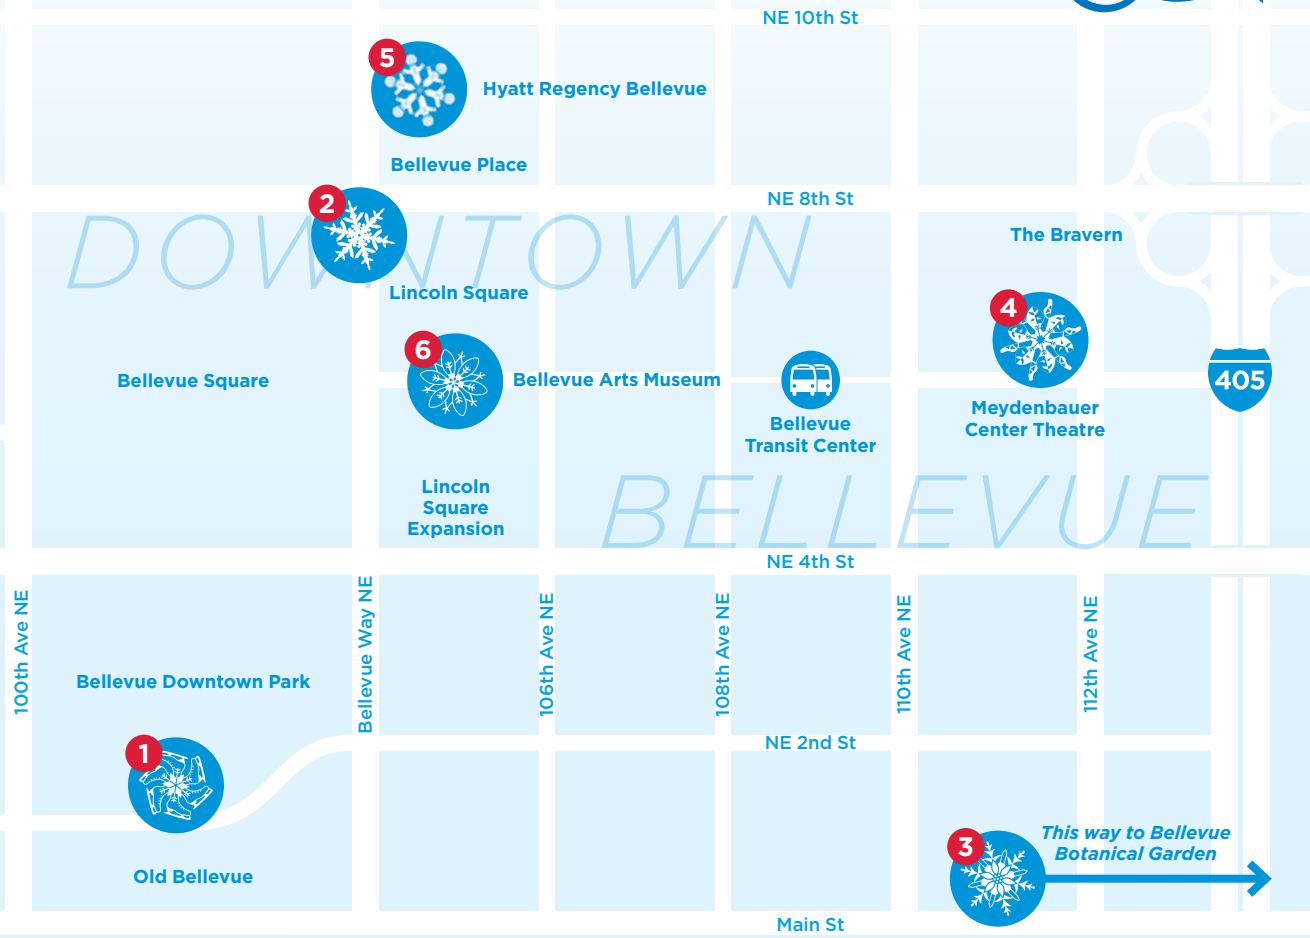

Featured Activities and Attractions

- 1 Magic Season Ice Arena**
presented by Alaska Airlines Visa Signature® card
Bellevue Downtown Park, 10201 NE 4th St
bellevuedowntown.com
- 2 Snowflake Lane**
Bellevue Way between NE 4th St and NE 8th St
snowflakelane.com
- 3 Garden d'Lights**
Bellevue Botanical Garden, 12001 Main St
gardendlights.org
- 4 Holiday Performances at Meydenbauer Center Theatre**
11100 NE 6th St
meydenbauer.com
- 5 KidsQuest Children's Museum's Gingerbread Workshops**
Hyatt Regency Bellevue, 900 Bellevue Way NE
kidsquestmuseum.org/programs/gingerbread-workshops
- 6 Get Crafty Saturdays**
Bellevue Arts Museum, 510 Bellevue Way NE
bellevuearts.org